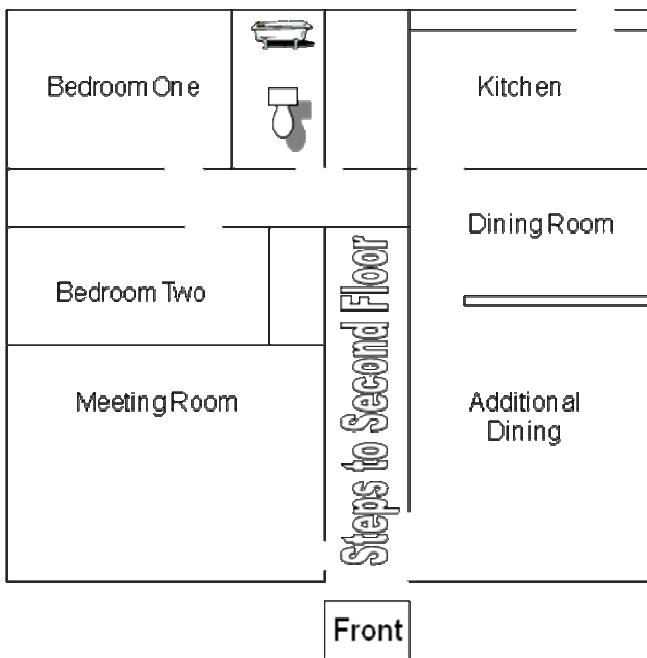

Eagle's Nest Retreat House-- First Floor